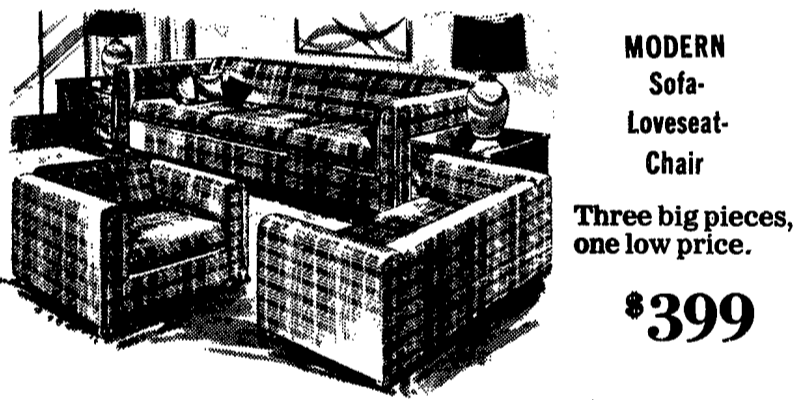

BASSETT TABLE—Westinghouse top

\$299⁹⁸
REG. \$549.98

CHARMING ROUND DINETTE W/4 CHAIRS

ORT WALL-HUGGER Herculon or Vinyl \$179 REG. \$349.98
MODERN RECLINER \$77 3 ONLY Floor Samples
Choice of Colors

ORT Recliner-Rocker \$239⁹⁸ SAVE \$210 6 Only
Classic traditional styling and famous quality construction. Made of wearable, attractive Herculon.

MADISON HOUSE Hi-back Swivel Rocker, Self-deck platform, Arm caps, shredded foam attached backs—Richlux seat cushions. \$169⁹⁸ REG. \$299.98

MODERN Sofa-Loveseat-Chair
Three big pieces, one low price.

\$399

SMART TRADITIONAL Sofa-Chair-Loveseat
SALE \$399⁹⁸ REG. \$699.98

EARLY AMERICAN Sofa-Chair-Loveseat
have graceful wings, button back & skirts. All solid hardwood frame, One-piece, seat.
SALE \$399⁹⁸ REG. \$699.98

COLONIAL Sofa-Loveseat-Chair
Pillow arm style—always a favorite, covered in beautifully muted earth tone. Deeply tufted backs, "sink-in" foam cushions for guaranteed comfort.
SALE \$799

TRIPLE DRESSER Deck Mirror-5 Drawer Chest Panel Headboard (not shown)
\$599⁹⁸ REG. \$959.98
Night Stand—Sale \$49.98 (with purchase of set only)