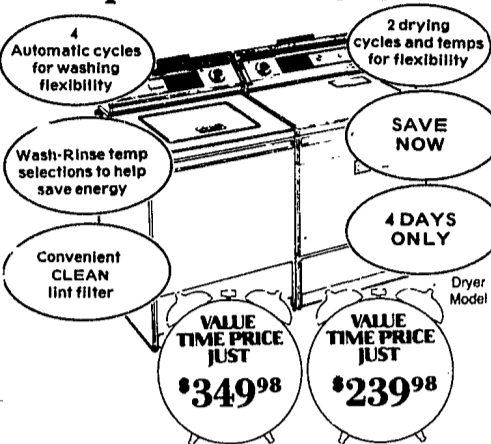

N' CARRY SALE DAYS ONLY

MONDAY-FRIDAY 9-9, SATURDAY 9-5, SUNDAY 11-5

Westinghouse WASHER

SALE \$299⁹⁸

EUREKA CANNISTER VACUUM CLEANER

STARTING AT
\$59⁹⁸

Majic Chef ELECTRIC RANGE

- MEALTIMER clock with automatic stop and start oven control
- Two 6", two 8" high speed surface units
- Removable glass oven window

SALE \$349

Whirlpool Electric Range

30 in. Model \$299⁹⁸ Reg. \$369.98

Whirlpool 5 cycle/option Dishwashers

Model SHU4004

Built-in Models starting at

\$349⁹⁸

Whirlpool Large Capacity Washer and Matching Dryer