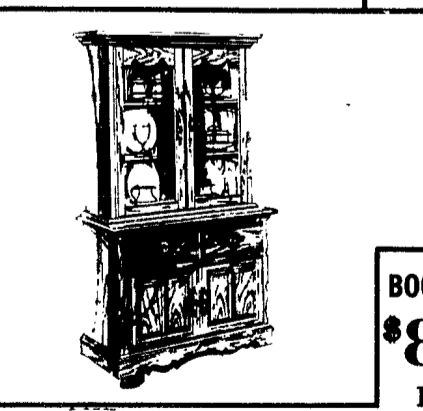

COLONIAL Sofa-Loveseat-Chair
Pillow arm style—always a favorite, covered in beautifully muted earth tone. Deeply tufted backs, "sink-in" foam cushions for guaranteed comfort.
SALE \$799

TRIPLE DRESSER Deck Mirror-5 Drawer Chest Panel Headboard (not shown)
\$599⁹⁸ REG. \$959.98
Night Stand—Sale \$49.98 (with purchase of set only)

TWO END-STANDS & COCKTAIL TABLE
Choice of finish \$59⁹⁸

DESK \$69⁹⁸ REG. \$119.98

\$59 SAVE \$40
ALL OTHER LAMPS 1/2 OFF

PINE HUTCH—damaged—\$79⁹⁸ REG. \$249.98

BASSETT HUTCH & BASE Floor Sample \$449⁹⁸ REG. \$749.98

COMPLETE BUNK BED with mattress Floor Sample \$179⁹⁸ REG. \$299.98

ALL MATTRESSES & BOX SPRINGS
Only 20% Over Cost Starting at \$39⁹⁸

COUNTRY DEPARTMENT STORE
Brookdale Rd. Winthrop, N.Y. 389-4810