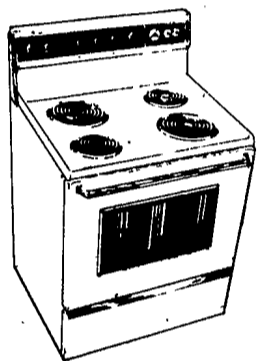

N' CARRY SALE DAYS ONLY

MONDAY-FRIDAY 9-9, SATURDAY 9-5, SUNDAY 11-5

Westinghouse WASHER

SALE \$299⁹⁸

EUREKA CANNISTER VACUUM CLEANER

STARTING AT
\$59⁹⁸

Majic Chef ELECTRIC RANGE

- MEALTIMER clock with automatic stop and start oven control
- Two 6", two 8" high speed surface units
- Removable glass oven window

BASSETT TABLE—Westinghouse top

\$299⁹⁸
REG. \$549.98

CHARMING ROUND DINETTE W/4 CHAIRS

ORT WALL-HUGGER Herculon or Vinyl \$179 REG. \$349.98
MODERN RECLINER \$77 3 ONLY Floor Samples
Choice of Colors

ORT Recliner-Rocker \$239⁹⁸ SAVE \$210 6 Only
Classic traditional styling and famous quality construction. Made of wearable, attractive Herculon.