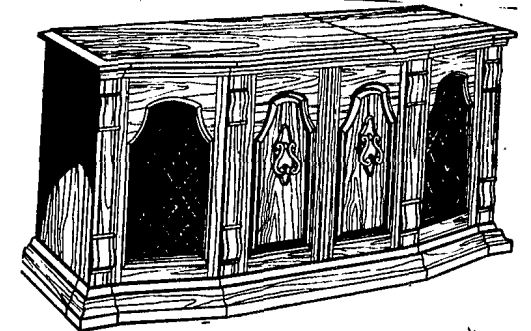

ZENITH CONSOLE STEREO
Model LR919
SAVE $80⁰⁰
NOW 398⁰⁰