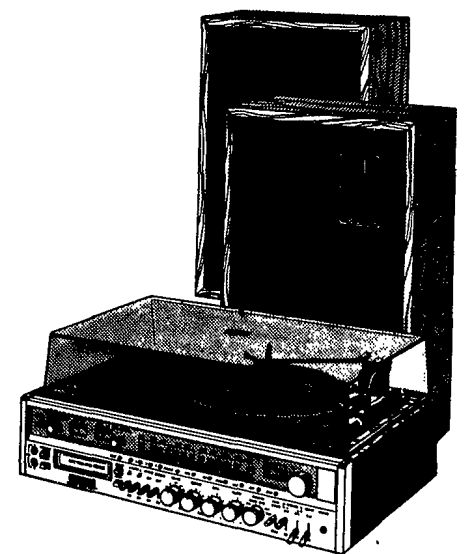

Series II Integrated Stereo System • IS4080
AM-FM: RECORD PLAYER with 8 TRACK PLAY-RECORD
SAVE 110⁰⁰
NOW 298⁰⁰