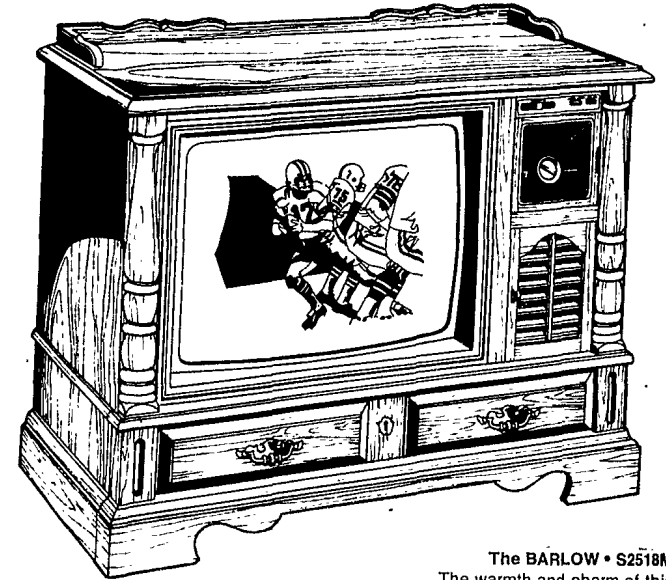

THE STAY AT HOME TV

The Store That Does More For You

SHOP, inc.

MASSENA POTSDAM