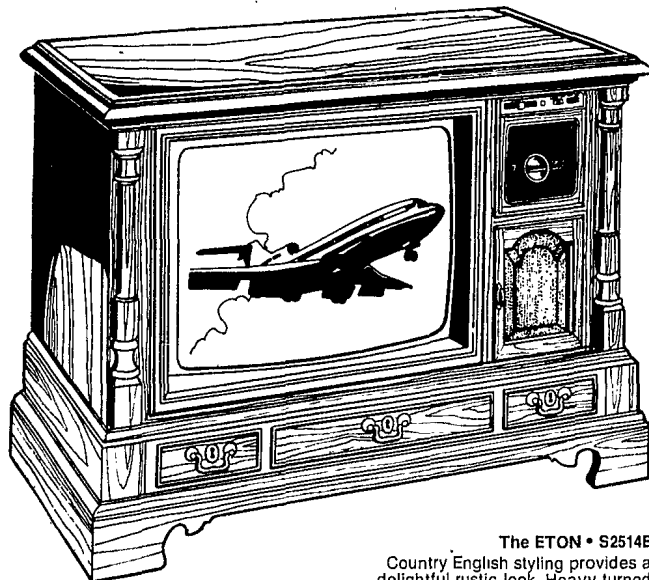

SYSTEM 3

YOUR CHOICE $698⁰⁰

SAVE 100⁰⁰

EASY TERMS

TRADES ACCEPTED