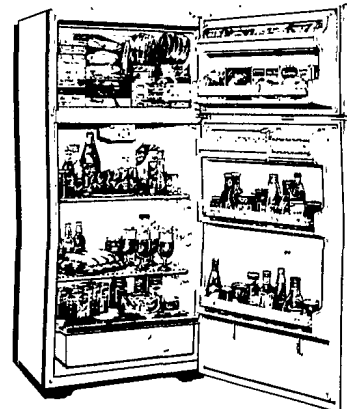

TSX140KM

- Trim wall constructed
- 28" wide
- Big 3.4 cu. ft. freezer with 2 twister ice trays, juice can rack and deep door shelf
- Two - 2 position slide-out shelves in fresh food compartment
- Full width crisper