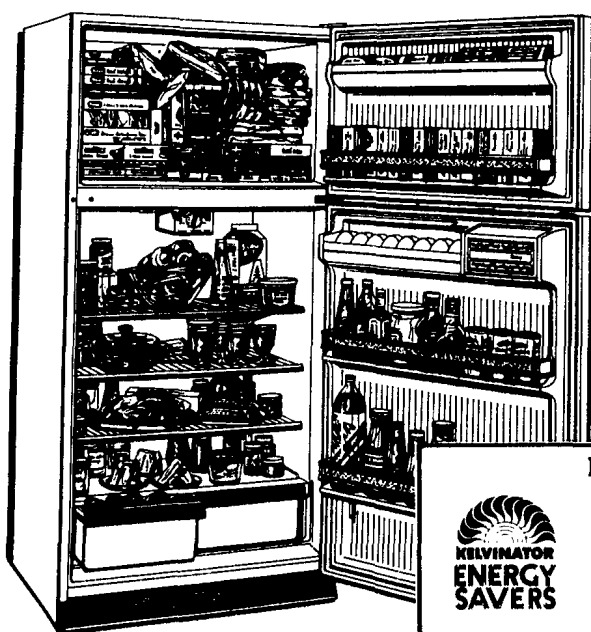

TLK170KN

TLK190KN

Save $80 on Kelvinator 19 cu. ft. "No-Frost" Refrigerator-Freezer

NOW $479 Reg. $559.95

- Trim wall constructed
- Large 5.35 cu. ft. freezer
- Icemaker now or later
- No defrosting — ever!
- Sliding adjustable interior shelves
- Twin crispers
- In-door egg & dairy storage
- Extra freezer shelf
- Meat keeper

KELVINATOR ENERGY SAVING APPLIANCES

Kelvinator... An American Tradition of Excellence.