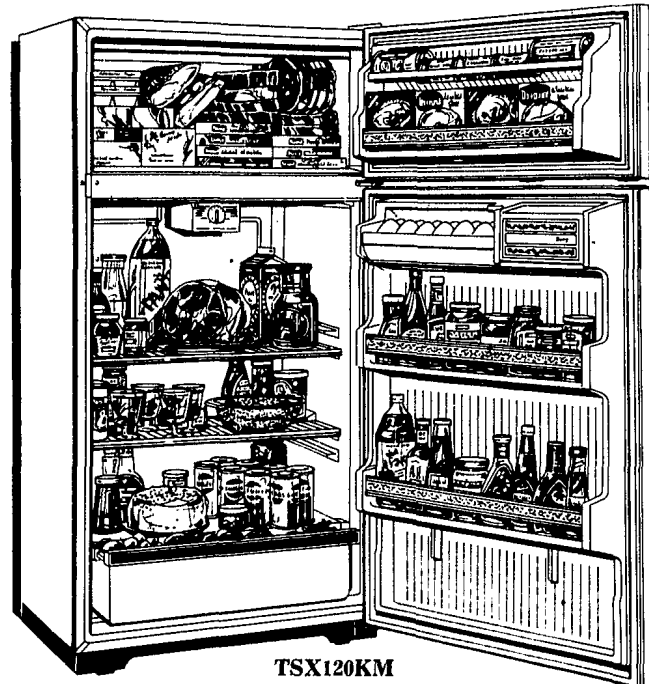

Sperling's Kelvinator gave us a deal so... Now you Save up to $100 on Refrigerators & Freezers

TSX120KM

Kelvinator Refrigerator With Separate Freezer

Reg. $429.95
12 cu. ft.

NOW $329⁹⁵

- Trim wall constructed
- Just 28" wide
- Large 2.6 cu. ft. freezer with 2 twister ice trays, in-door juice can rack and door storage shelf
- Two 2 position slide-out shelves in fresh food compartment
- Full width crisper
- In-door egg and dairy storage

Save $91.95

Kelvinator Heavy Duty 18-Pound Capacity Automatic Washer

$288

- Two speed, three cycle model
- Agitate and spin speeds automatically controlled to conform to fabric involved
- Water-saver control

Save $80 on 13 cu. ft.

Kelvinator Refrigerator-Freezer

NOW $289

- Trim wall constructed
- Just 28" wide
- 1.89 cu. ft. freezer plus chiller tray beneath freezer
- Two twister ice trays
- Two 2-position slide-out shelves
- Full width crisper
- Spacious door shelves

Save $100 on 14 cu. ft.

Kelvinator Refrigerator-Freezer

NOW $369

- Trim wall constructed
- 28" wide
- Big 3.4 cu. ft. freezer with 2 twister ice trays, juice can rack and deep door shelf
- Two - 2 position slide-out shelves in fresh food compartment
- Full width crisper