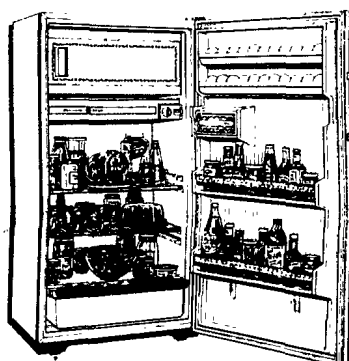

SSX130KM

- Trim wall constructed
- Just 28" wide
- 1.89 cu. ft. freezer plus chiller tray beneath freezer
- Two twister ice trays
- Two 2-position slide-out shelves
- Full width crisper
- Spacious door shelves

Save $100 on 14 cu. ft.

Kelvinator Refrigerator-Freezer

NOW $369